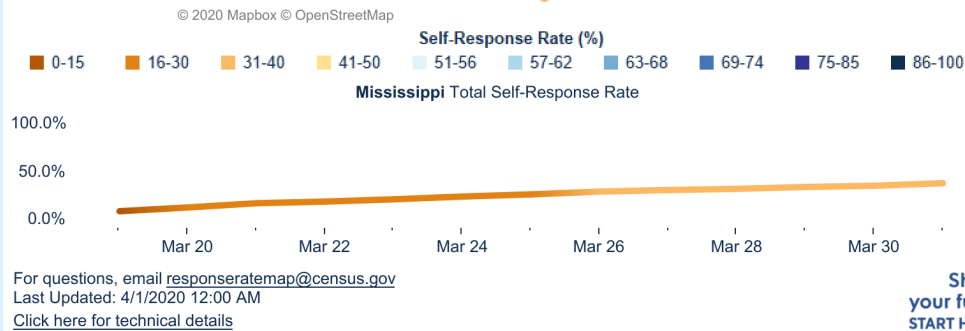

National Self-Response
38.4%

Mississippi Self-Response
39.4%

2020 Census:
Mississippi
needs to be
counted
100%

Go online to 2020census.gov and answer the questions about your household.

- Select Date**
3/31/2020
- Select Mode**
Total
- Select State**
Mississippi
- Geographies**
 - State
 - County
 - City
 - Town and Township
 - Congressional District
 - Tribal Area

April 1 is
Census Day

Mississippi's census data
matters to everyone!

- ★ School Funding
- ★ Medicaid Benefits
- ★ SNAP Benefits
- ★ CHIP Coverage

- ★ Rural Development
- ★ Legislative Representation
- ★ Emergency Services
- ★ Agriculture Support